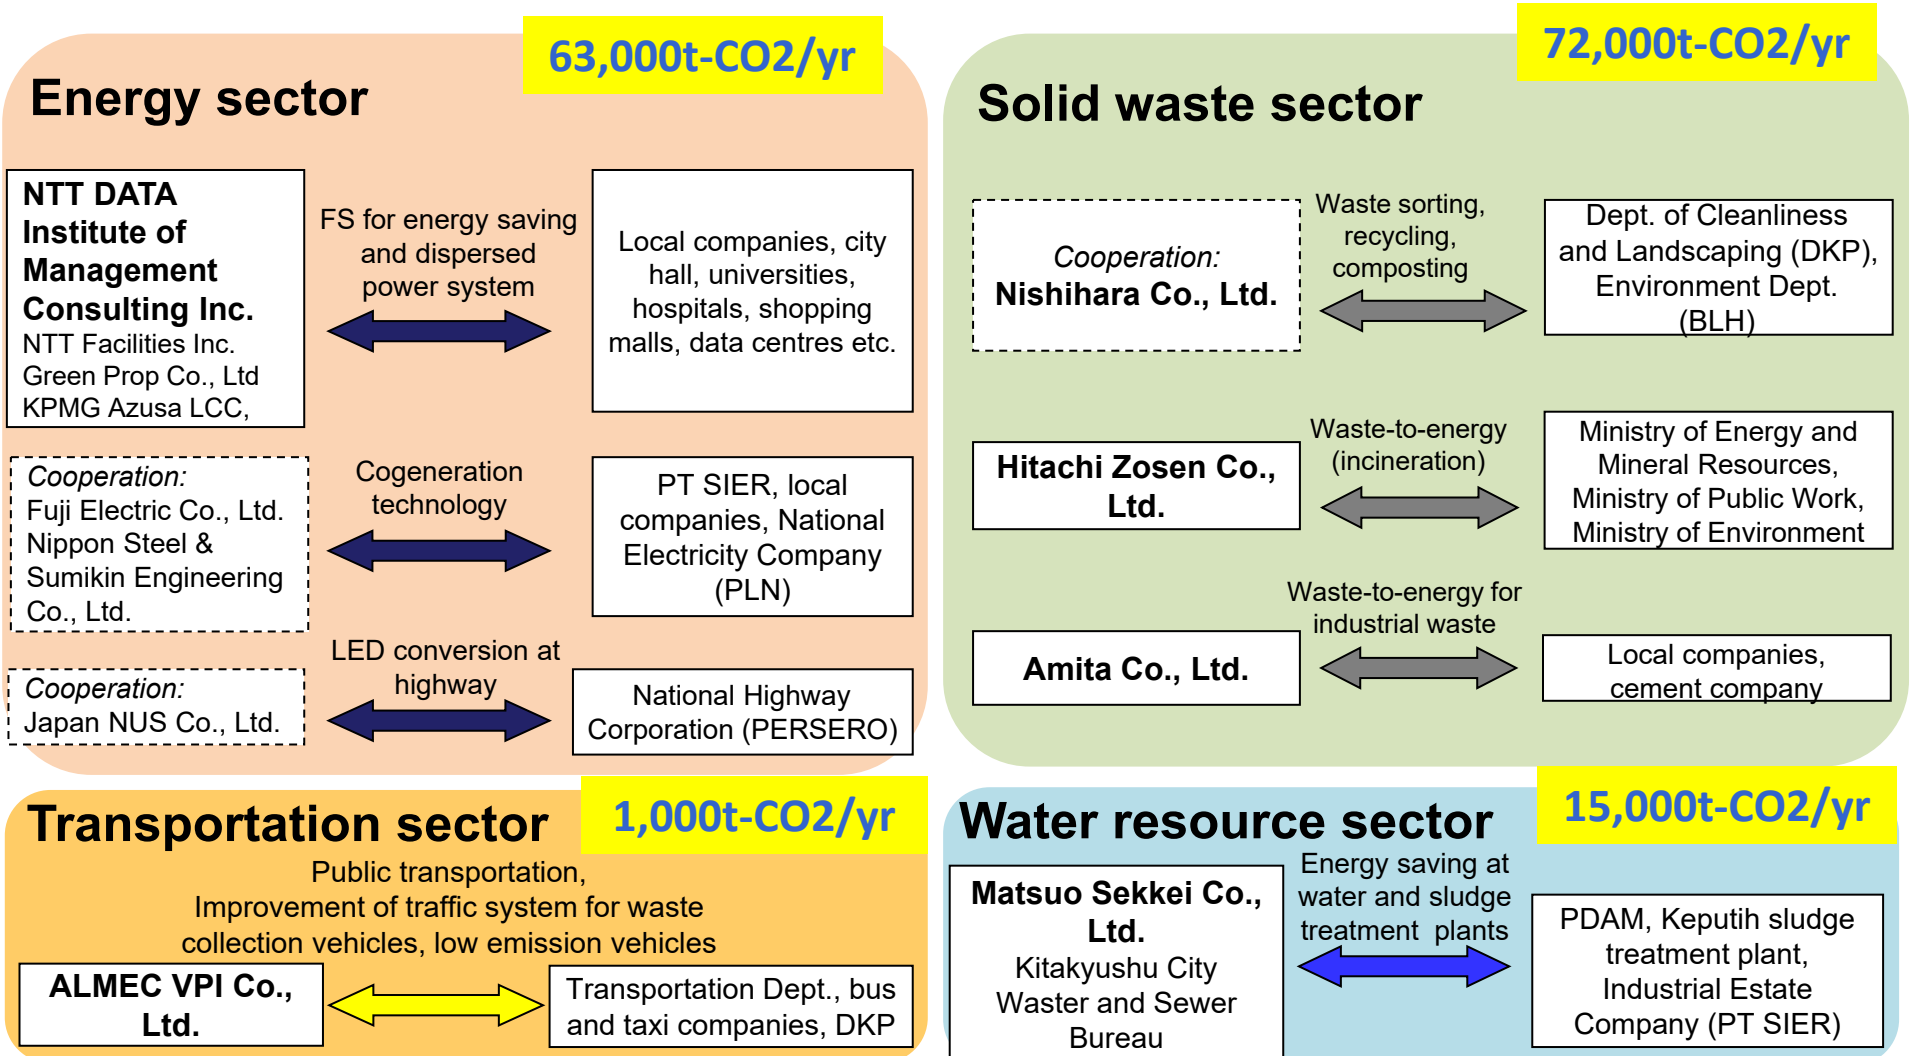

Support for low-carbon city plan development in Surabaya (1)

IGES Kitakyushu Urban Centre, Matsuo Sekkei Co., Ltd., NTT Data Institute of Management Consulting, ALMEC VPI Co., Ltd., other

MOEJ: F/S on formation of large-scale JCM project to create a low-carbon society in Asia (July,2013~) 38
 Reduction of CO2 emissions : ~150,000 t/year (Assuming the implementation period of about three years)

Cooperation Findings of other projects in Surabaya funded by other sources were shared to this project.

Support for low-carbon city plan development in Surabaya (2)

IGES Kitakyushu Urban Centre, NTT Data Institute of Management Consulting, Amita Corporation, other
 MOEJ: F/S on formation of large-scale JCM project to create a low-carbon society in Asia (April, 2014~) (39)

Energy Sector

Waste Management Sector